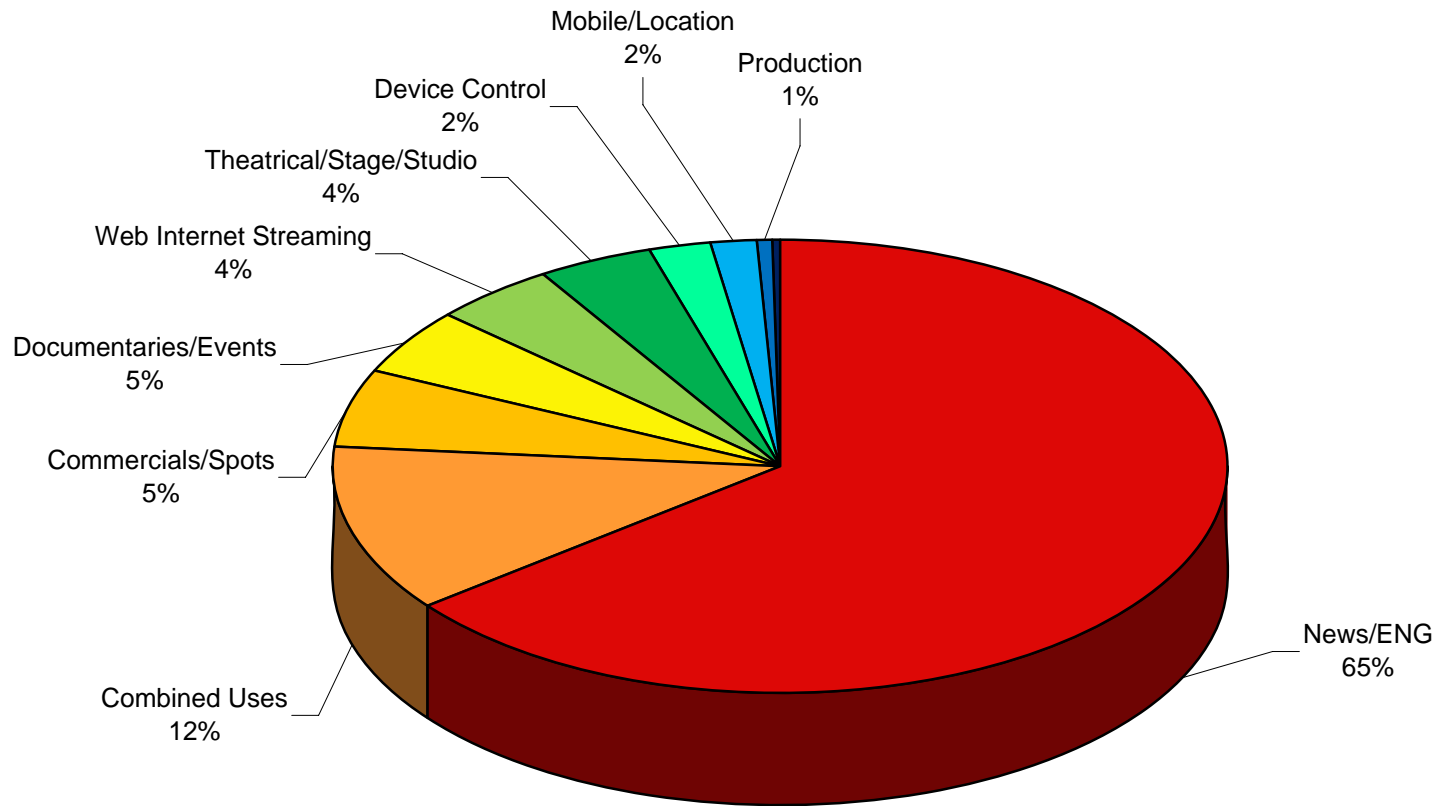

LEADING APPLICATION
What is your leading application for ALL News Workflow Equipment?
BROADCAST

Broadcast is News/ENG at 65%.